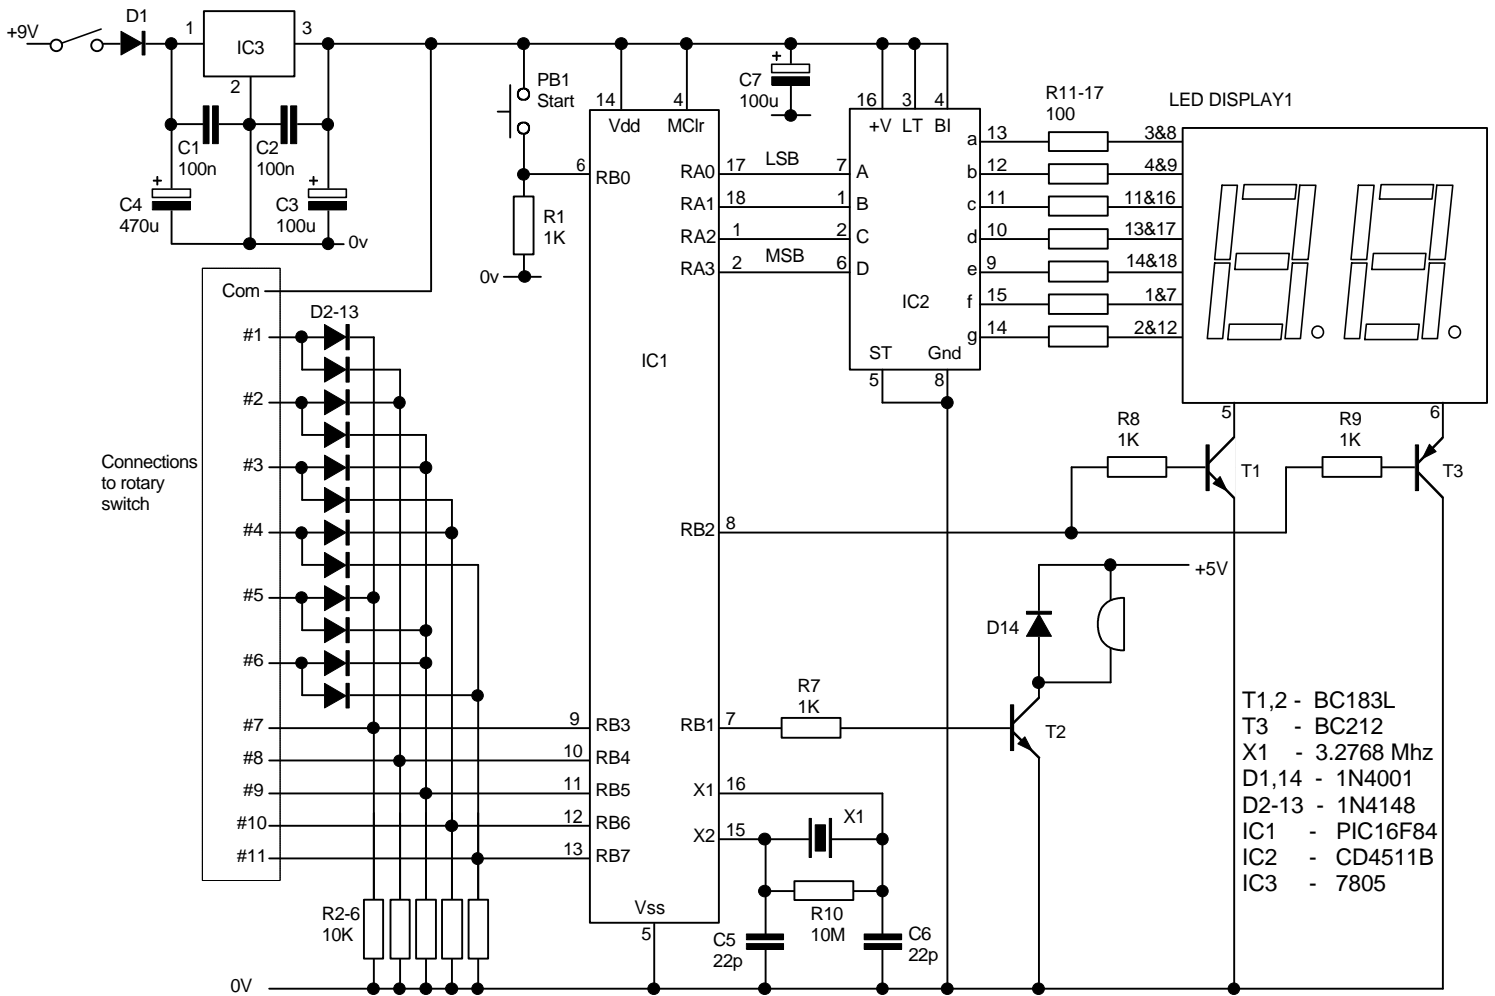

# Cooking Timer - Phil Townshend 2003 ©

Underside track layout viewed from below

Component layout.