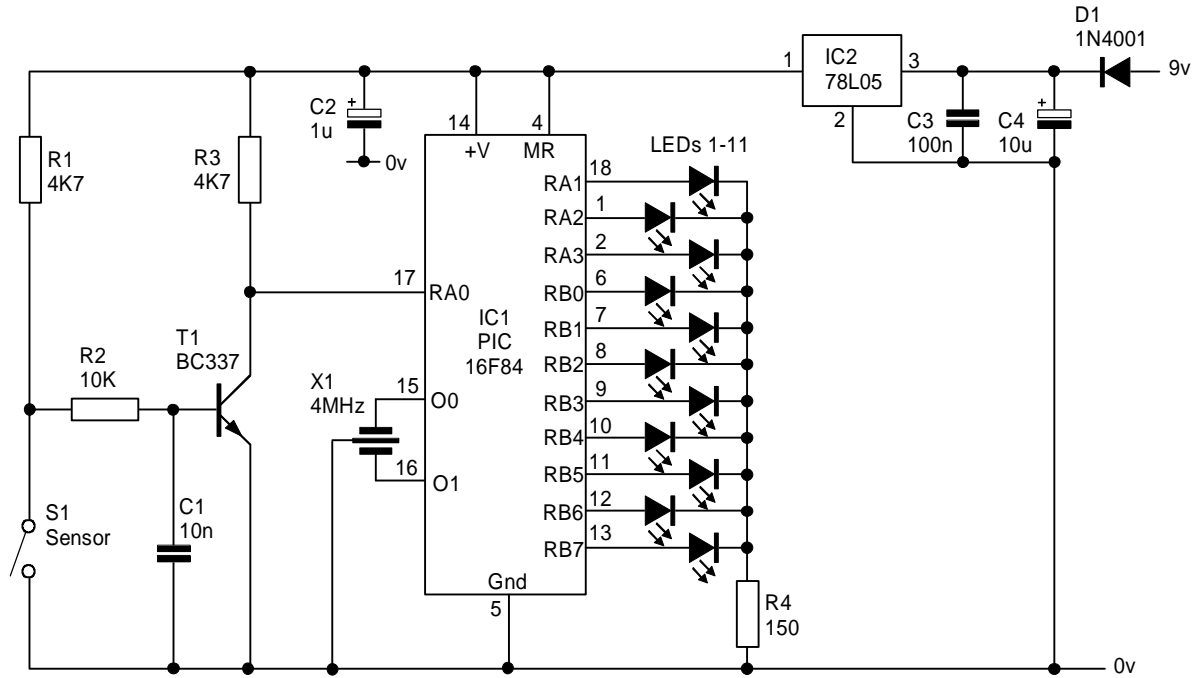

# PIC SPEEDO - ver2 - Design by Phil Townshend - 2004

Drilling Template