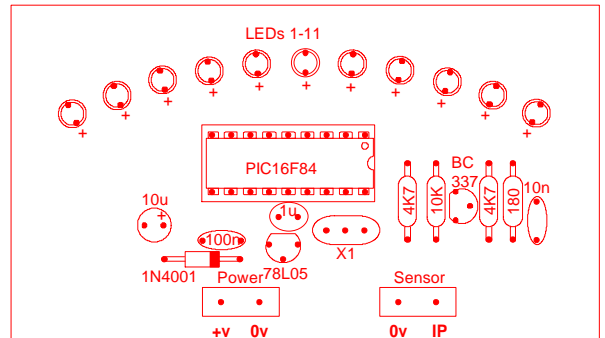

# PIC SPEEDO - ver2 - Design by Phil Townshend - 2004

Drilling Template